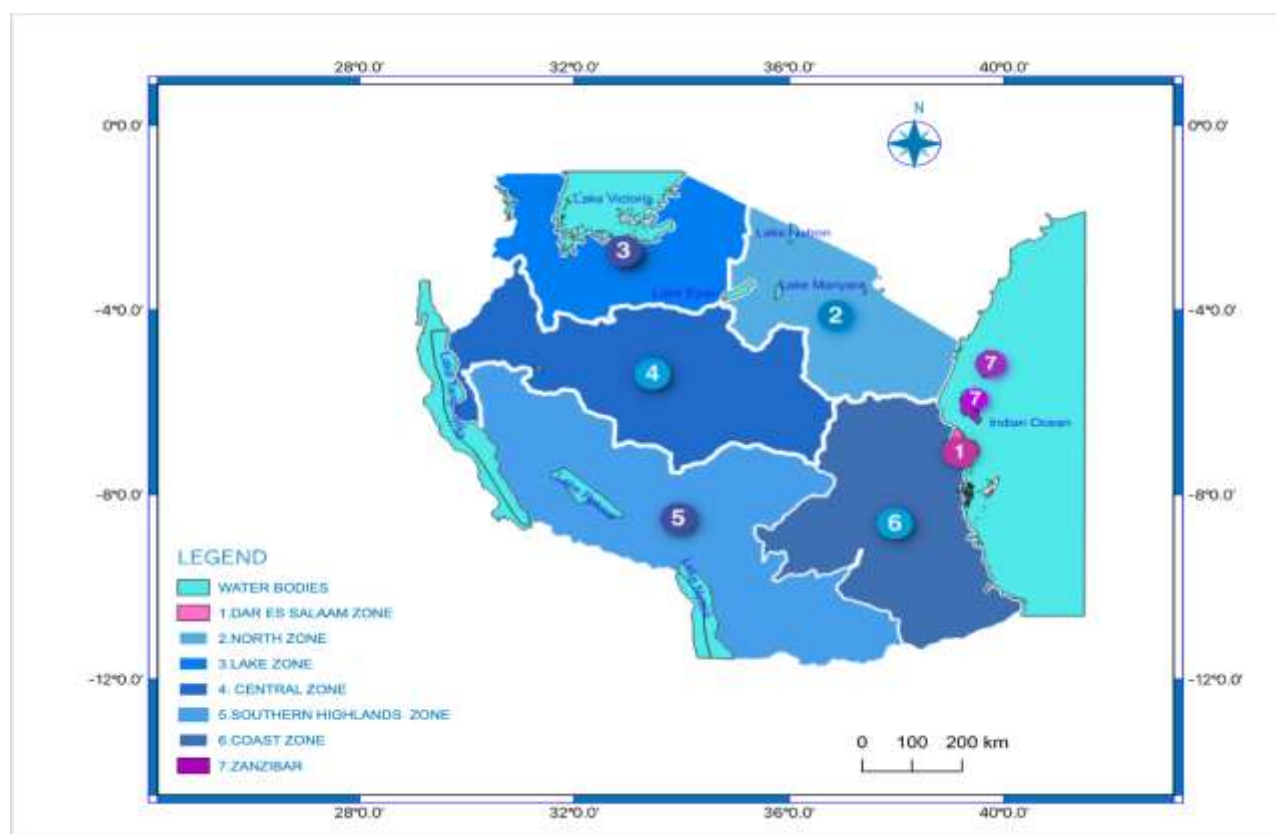

Division of postcode zones was based on the **landmass, number of households** and **population** as per 2002 census conducted by the National Bureau of Statistics. Illustrations of 5 digits postcode system is presented in **Table 1** below.

Table 1: ILLUSTRATION OF 5 DIGITS POSTCODE SYSTEM

Postcode	Explanation
2 3 1 1 0 X X X X X	5 Digits (Numeric Postcode System)
X - - - -	1 = Zone
X X - - -	1st and 2nd = Region
X X X - -	1st, 2nd and 3rd = District or District CBD
X X X X X	All 5 Digits = Ward (Delivery area)
	All 5 Digits = Post office / Mail Delivery Centres / Big mailers / Landmarks /Activity postcodes

Figure 1: POSTCODE MAP FOR ZONES / AREA

5.0 POSTCODE ALLOCATION

Allocation of postcodes in zones/regions are provided in a list of assigned postcodes and reserved blocks to accommodate future expansions. New formulated postcode areas in a zone, region or district will take the postcode from the reserved block of